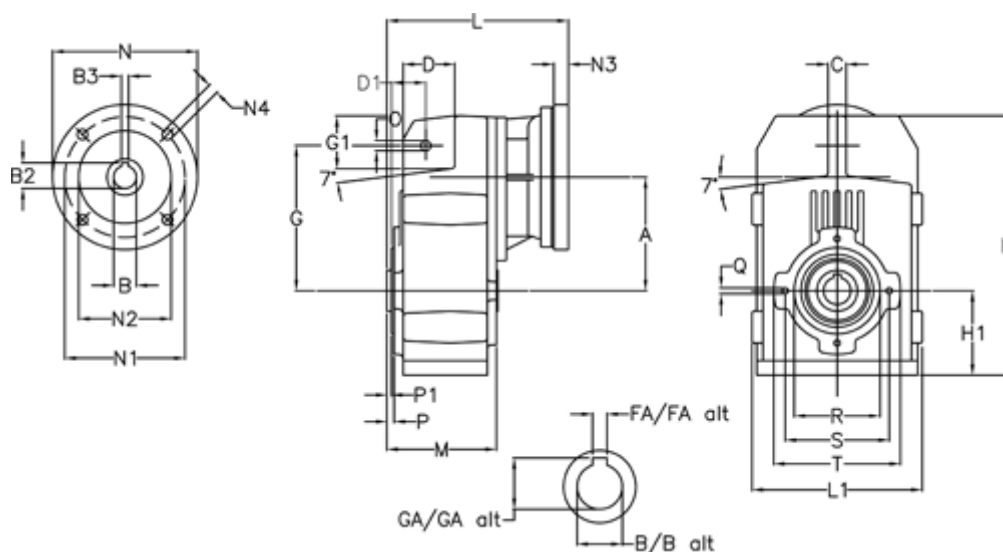

Article number: 29560100743240
 Description: Shaft mounted gear
 A102H25-7,4-P100B5

Measures

A = 112.50	FA = 8	M = 100.5	Q = M8x12
B = 25	G = 140	N = 250	R = 80
B1 = 28	G1 = 51.0	N1 = 215	S = 100
B2 = 31.3	GA = 28.3	N2 = 180	T = 120
B3 = 8	H = 251.0	N4 = M12x16	
C = 20	H1 = 84.0	O = 11	
D = 47.5	L = 215.0	P = 4.5	
D1 = 35.0	L1 = 170	P1 = 3.0	